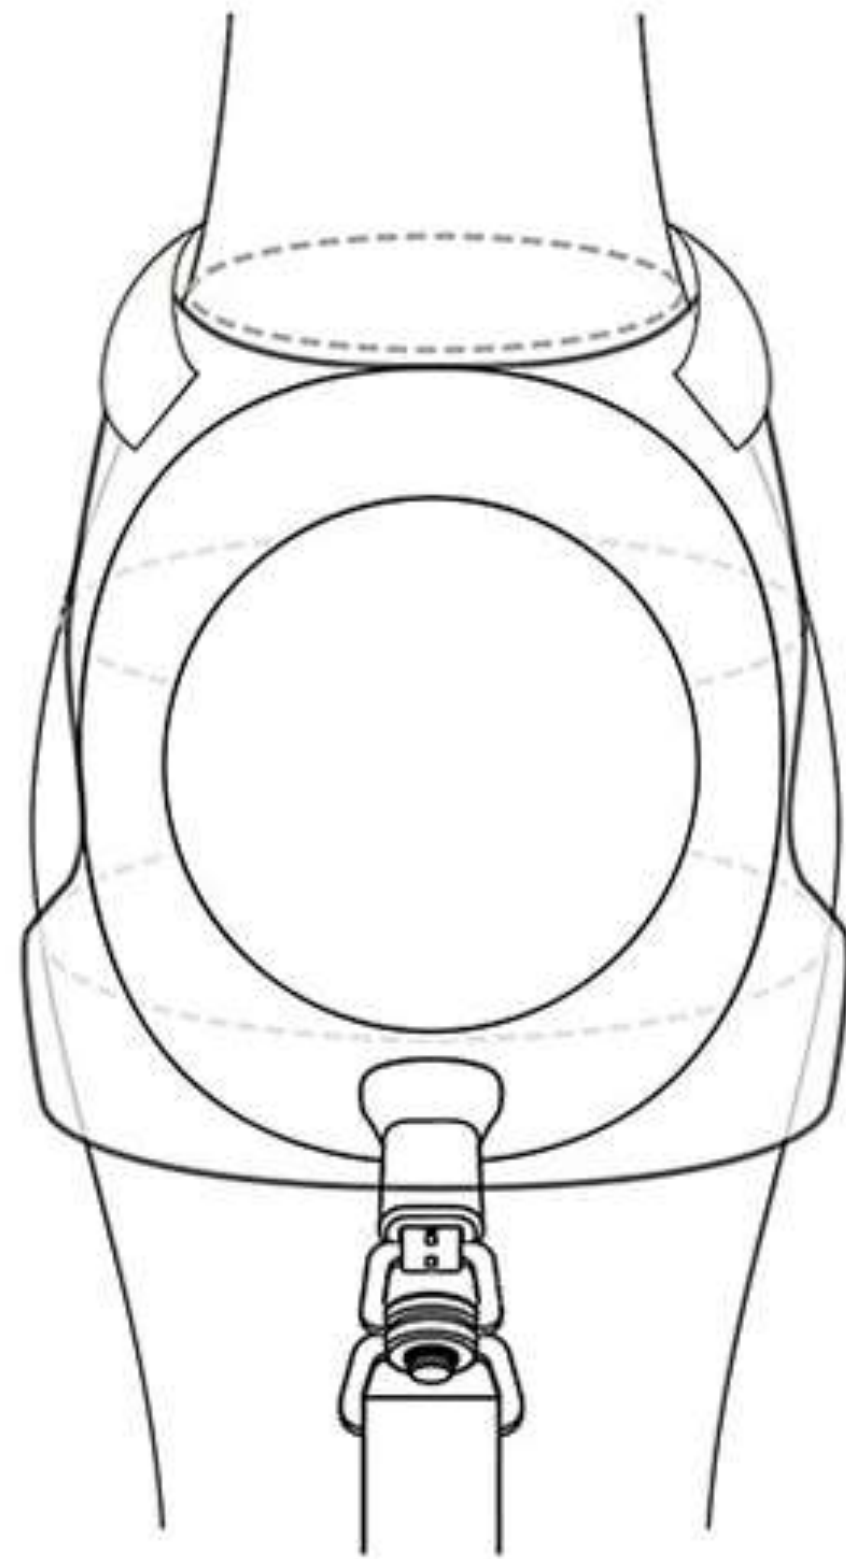

Hybrid Harness

HOUND FIT